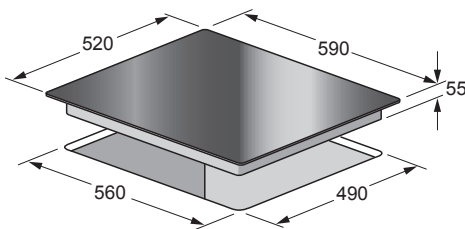

Induction Cooktop 60cm

Model: ICT6020

- 60cm Induction cooktop with quartz grey graphics
- Square 'C' shaped edges
- 4 cooking zones
- Touch controls with 9 power levels and boost
- Four timers
- Child safety lock
- Residual heat indicators
- Auto-Stop in case of accidental start, long absence, overflow, over temperature
- Easy Access Servicing
- Arsenic Free Glass
- Voltage Power Guard