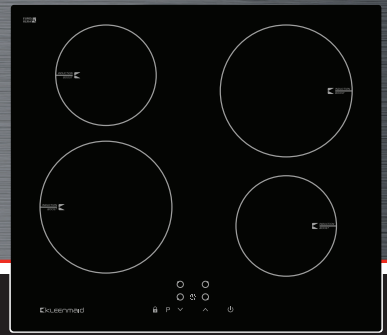

Induction Cooktop 60cm

Model: ICT6020

- 60cm Induction cooktop with quartz grey graphics
- Square 'C' shaped edges
- 4 cooking zones
- Touch controls with 9 power levels and boost
- Four timers
- Child safety lock
- Residual heat indicators
- Auto-Stop in case of accidental start, long absence, overflow, over temperature
- Easy Access Servicing
- Arsenic Free Glass
- Voltage Power Guard