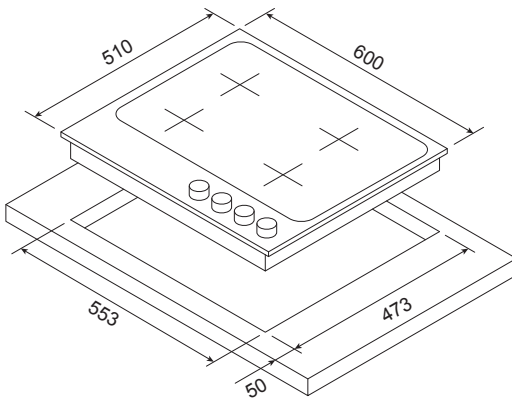

QUALITY ASSURED

J11310_02