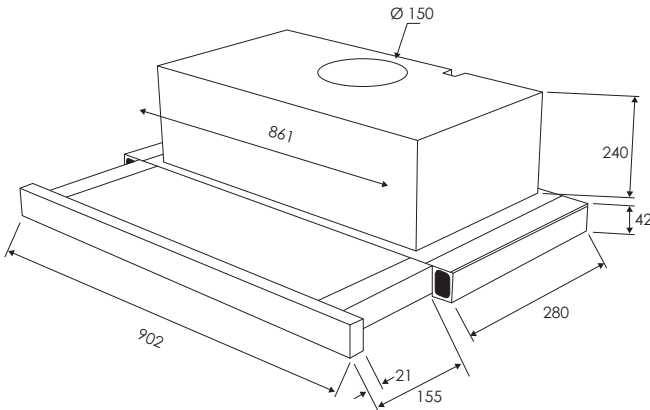

Slide Out Rangehood 90cm

Model: RHSO91

- Stainless steel front panel
- Single fan 850m³/h
- Noise 57 dbA
- Ø air output 150mm
- 2 x energy efficient 1.5W LED lamps
- 5 layer aluminium anti-grease filter, washable in dishwasher
- 2 speed toggle control
- Automatic light activation
- **LaserDure** permanent logo marking