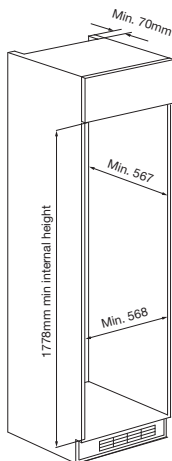

Integrated top mount refrigerator with bottom mount freezer

Model: CRZ25511

- Integrated installation with all parts provided
- **KwikFit** 5-minute installation with screwdriver only, sliding door mode
- Toughened glass shelving
- Concealed extra chilled beverage compartment
- Slide-out pizza and frozen dessert tray
- No frost cooling system
- Internal LED lighting
- 266L, refrigerator 189L, freezer 77L
- Ultra-quiet operation
- High quality commercial grade hinges
- Ultra-efficient thermal insulation
- IsoAir no-mix cooled air system
- Wide airflow path allowing wider and deeper internal space
- Accessibility enhanced electronic touch controls with child lock
- Full metal cabinet for long life and electrical safety
- Left or right hand door opening interchangeable with no additional parts required

5-minute installation

IsoAir

NOTE: The above schematics are for general purposes only. All measurements should be site checked and calculated after consultation with the installation directions.

QUALITY ASSURED